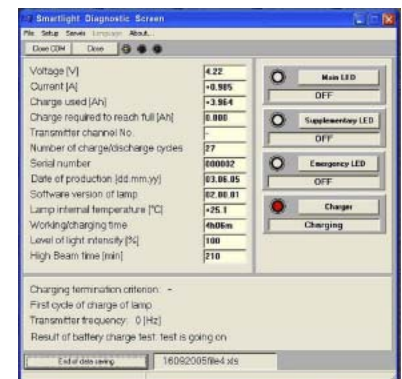

AUSTDAC

Serving the Mining Industry for over 20 years

LED Smartlight Charger System

Charge/Discharge level shown when Lamp in charger

LP1/OLD Charger module can operate from existing charger

LP1 Traveller Charger c/w Mains & Cigarette Lighter Power Adaptor (shown)

Wall Mounted Charger, 5 Way or 10 way version
Wall mount brackets fit standard 5 or 10 way shelves

50 Way Rack, 5 shelves of 10 lamps
25 Way Rack, 5 shelves of 5 lamps

LN1 Charger with Data Output to Excel File