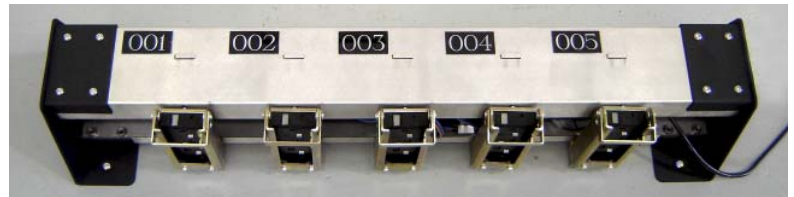

AUSTDAC

Serving the Mining Industry for over 20 years

LED Smartlight Charger System

Charge/Discharge level shown when Lamp in charger

LP1/OLD Charger module can operate from existing charger

LP1 Traveller Charger c/w Mains & Cigarette Lighter Power Adaptor (shown)

Wall Mounted Charger, 5 Way or 10 way version
Wall mount brackets fit standard 5 or 10 way shelves

50 Way Rack, 5 shelves of 10 lamps
25 Way Rack, 5 shelves of 5 lamps

LN1 Charger with Data Output to Excel File