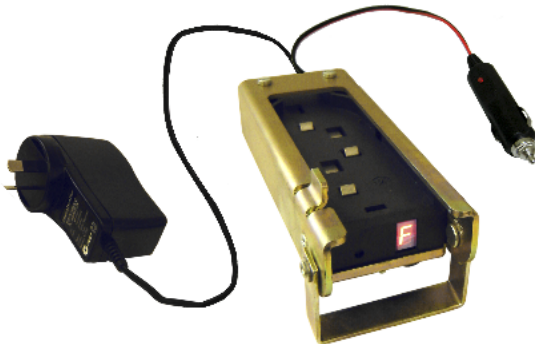

AUSTDAC

Serving the Mining Industry for over 20 years

LED Smartlight Charger System

Charge/Discharge level shown when Lamp in charger

LP1/OLD Charger module can operate from existing charger

LP1 Traveller Charger c/w Mains & Cigarette Lighter Power Adaptor (shown)

Wall Mounted Charger, 5 Way or 10 way version
Wall mount brackets fit standard 5 or 10 way shelves

50 Way Rack, 5 shelves of 10 lamps
25 Way Rack, 5 shelves of 5 lamps

LN1 Charger with Data Output to Excel File